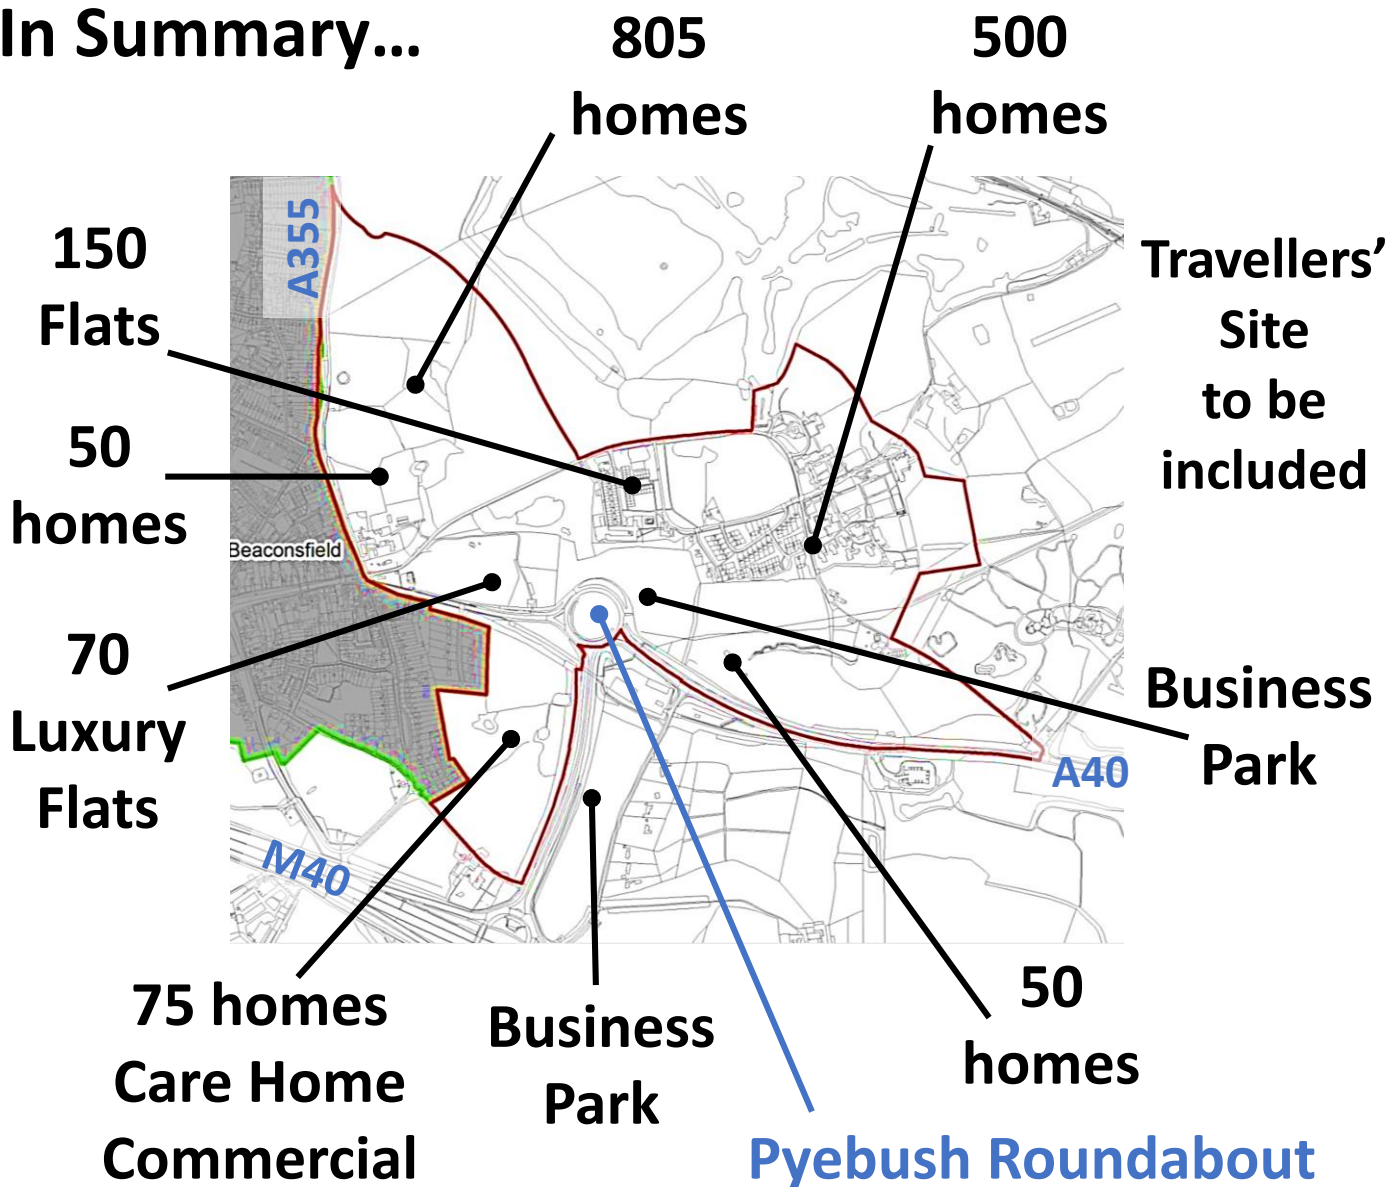

The GREAT *Beaconsfield* GREENBELT GIVEAWAY

HELP STOP THE BIGGEST DEVELOPMENT IN SOUTH
BUCKS

NEXT PUBLIC MEETING (with latest updates)
ST MARY'S CHURCH, OLD TOWN 12th SEPTEMBER @ 8pm

by The Beaconsfield Society

In Summary...

DONATE TO THE FIGHTING FUND at www.beaconsfieldsociety.org.uk

ACT NOW BEFORE IT'S TOO LATE

1,700 New Homes

- NO Affordable Homes at Wilton Park
- Massive urban expansion
- 35% population increase
- **BIGGEST** development in South Bucks.

600% increase in travel times

- Relief road will not cope

Major Office Developments

- Office headquarters
- Warehousing
- Logistics base

Four-storey Blocks of 70 Luxury Flats

- Overlooking the Cricket Club.
- **Plus a Private Hospital**